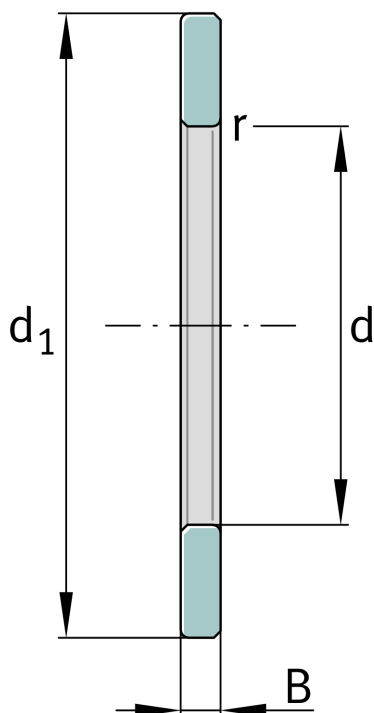

**WS81103**

Shaft locating washer

Schaeffler ID:
0000251860000Axial cylindrical roller bearings 811, single
direction, comprising K811, GS, WS

Technical information

**Main Dimensions & Performance Data**

d	17 mm	Bore diameter
d ₁	30 mm	Lip diameter shaft washer
B	2.75 mm	Height shaft washer
	11.5 g	Weight

Mounting dimensions

r _{min}	0.3 mm	minimum chamfer dimension
------------------	--------	---------------------------